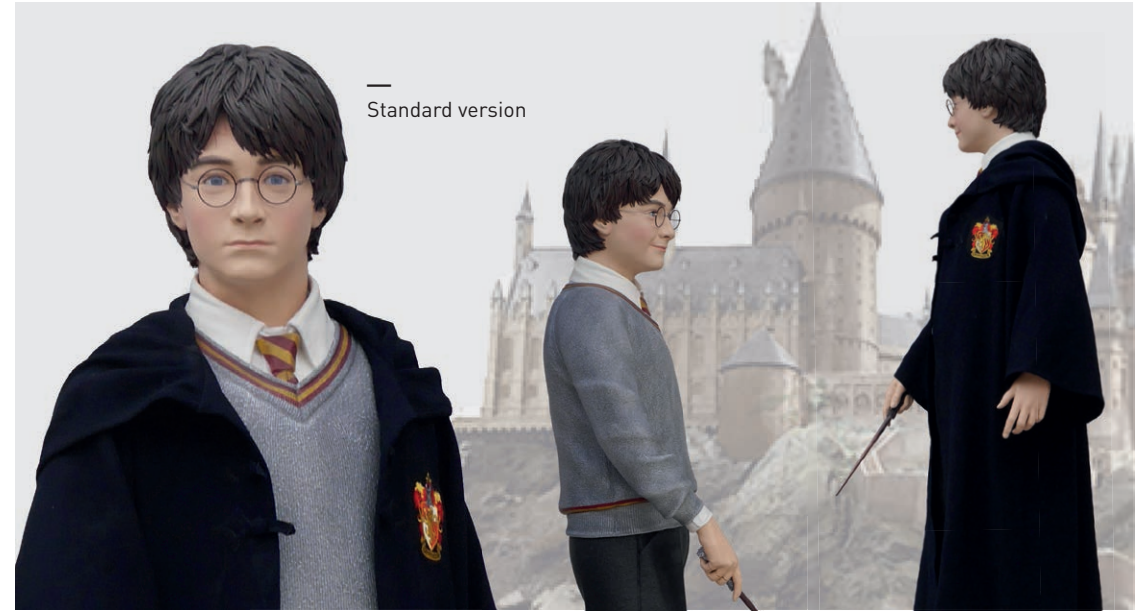

HARRY POTTER THE CHAMBER OF SECRETS 174 CM

The Harry Potter figure
includes two different heads

**HARRY POTTER
THE CHAMBER OF SECRETS**
Material Figure: Fiberglass, Polyresin
Material Coat: Fabric
Measurements
Figure:
Height 152 cm, figure with base 174 cm
Base: Width 61 cm, depth 59 cm, height 22 cm